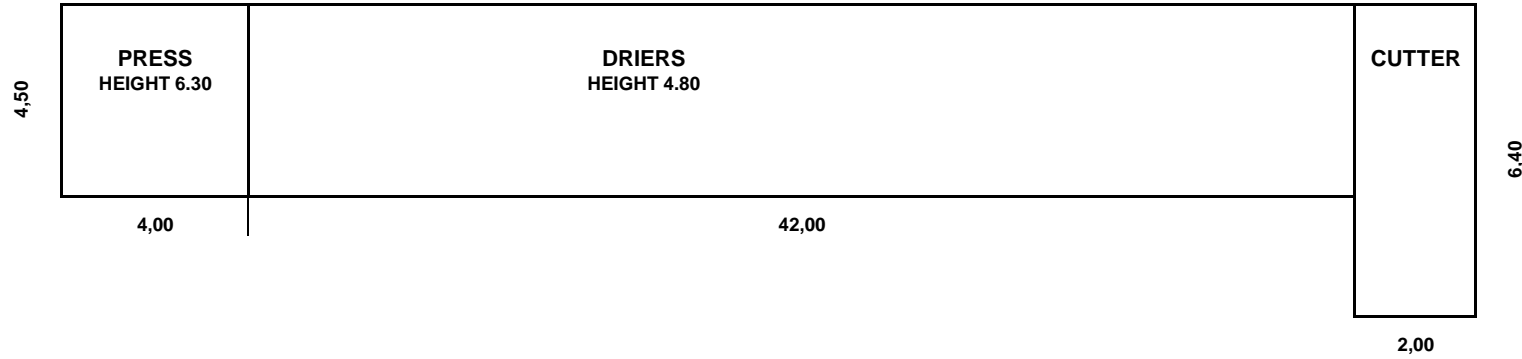

LONG PASTA LINE M1000
TOTAL LENGTH 48.00 M

LONG PASTA LINE M1300
TOTAL LENGTH 62.60 M